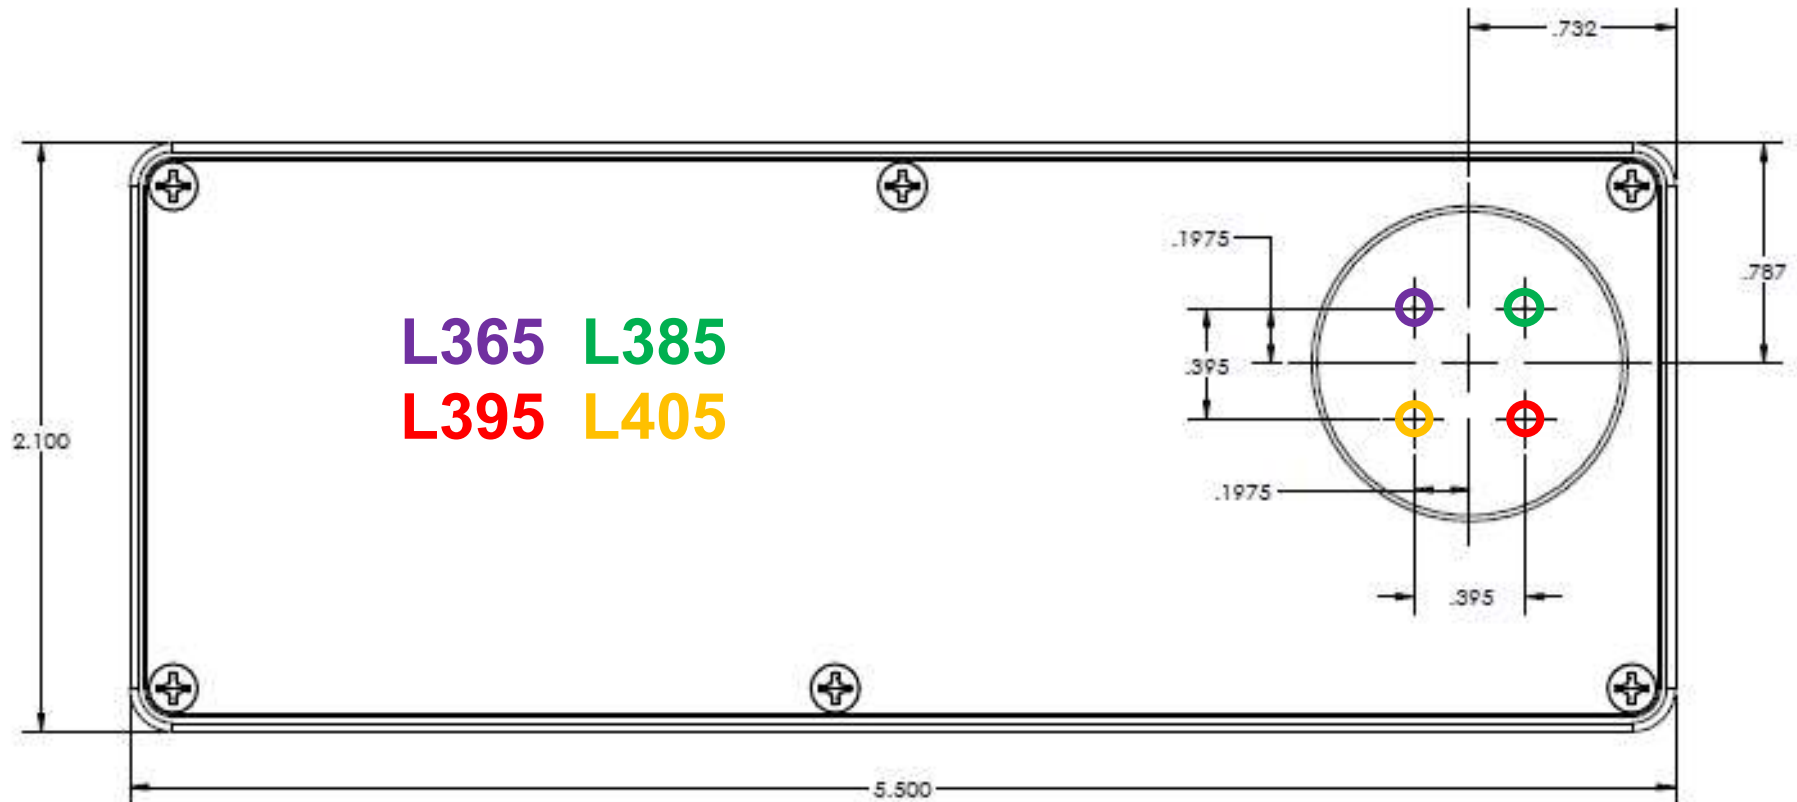

Optics Locations EIT LEDMAP™ with Single/Four LED Bands

Viewed from Optics Side
Optic location is for reference only
The effective aperture size is ~ 1.1 mm

309 Kelly's Ford Plaza SE Leesburg VA 20175
Email: uv@eit.com Phone: 703-478-0700